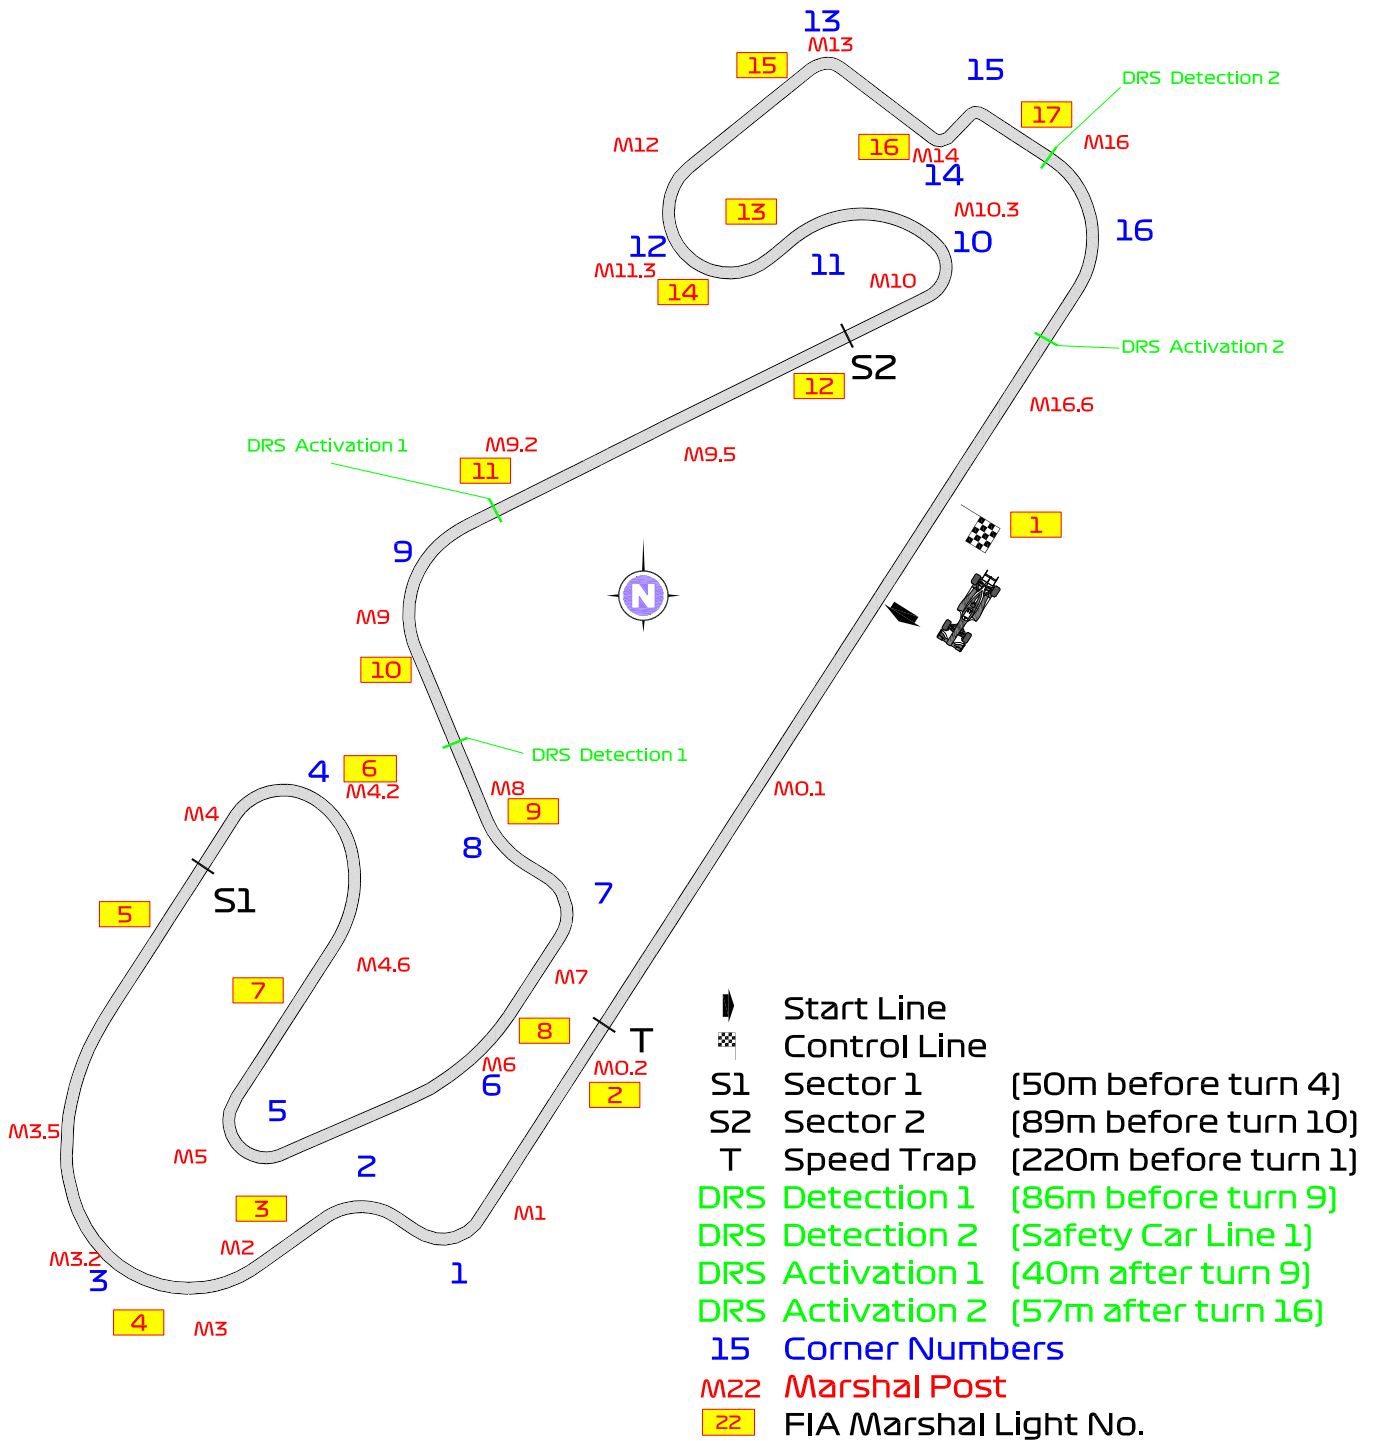

## 2022 BARCELONA EVENT

19 to 22 May 2022

---

<b>From</b>	The Stewards	<b>Document</b>	2
<b>To</b>	All Teams, All Officials	<b>Date</b>	19 May 2022
		<b>Time</b>	13:15

---

**Title** Barcelona 2022 - track map - NEW VERSION  
**Description** Barcelona 2022 - track map - NEW VERSION  
**Enclosed** Doc 02 - SPAIN\_CIRCUIT\_22 FIA B.pdf

### Circuit Map

Circuit Centreline Length = 4.675km